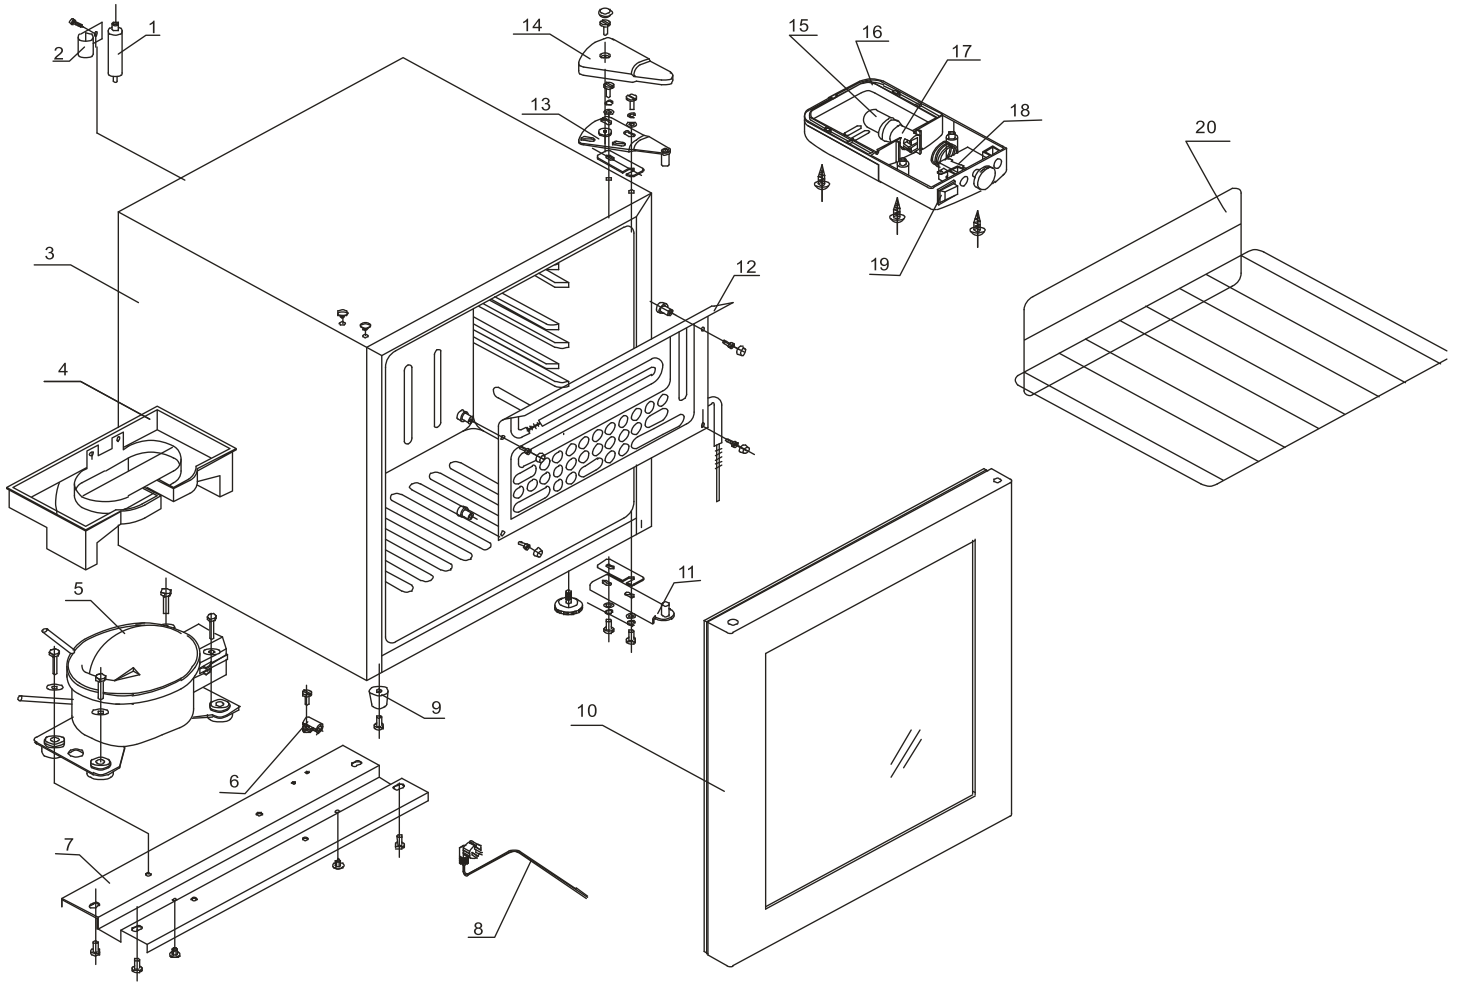

# Parts Breakdown

Model RS-CN-0052 44496

# Parts Breakdown

---

## Model RS-CN-0052 44496

Item No.	Description	Position	Item No.	Description	Position	Item No.	Description	Position
AH360	Device for Drying for 44496	1	AH367	Power Line for 44496	8	AH374	Light for 44496	15
AH361	Filter Trestle for 44496	2	AH368	Foot for 44496	9	AH375	Light Trestle for 44496	16
AH362	Case for 44496	3	AH369	Glass Door for 44496	10	AH376	Lamp-Socket for 44496	17
AH363	Water Pan for 44496	4	AH370	Below Hinge for 44496	11	AH377	Thermostat for 44496	18
69130	Compressor UKN35YA for 44496	5	AH371	Evaporator for 44496	12	AH378	Switch for 44496	19
AH365	Line Ball Clip for 44496	6	AH372	Up Hinge for 44496	13	AH379	Shelf for 44496	20
AH366	Compressor Baseplate for 44496	7	AH373	Hinged Cover for 44496	14			